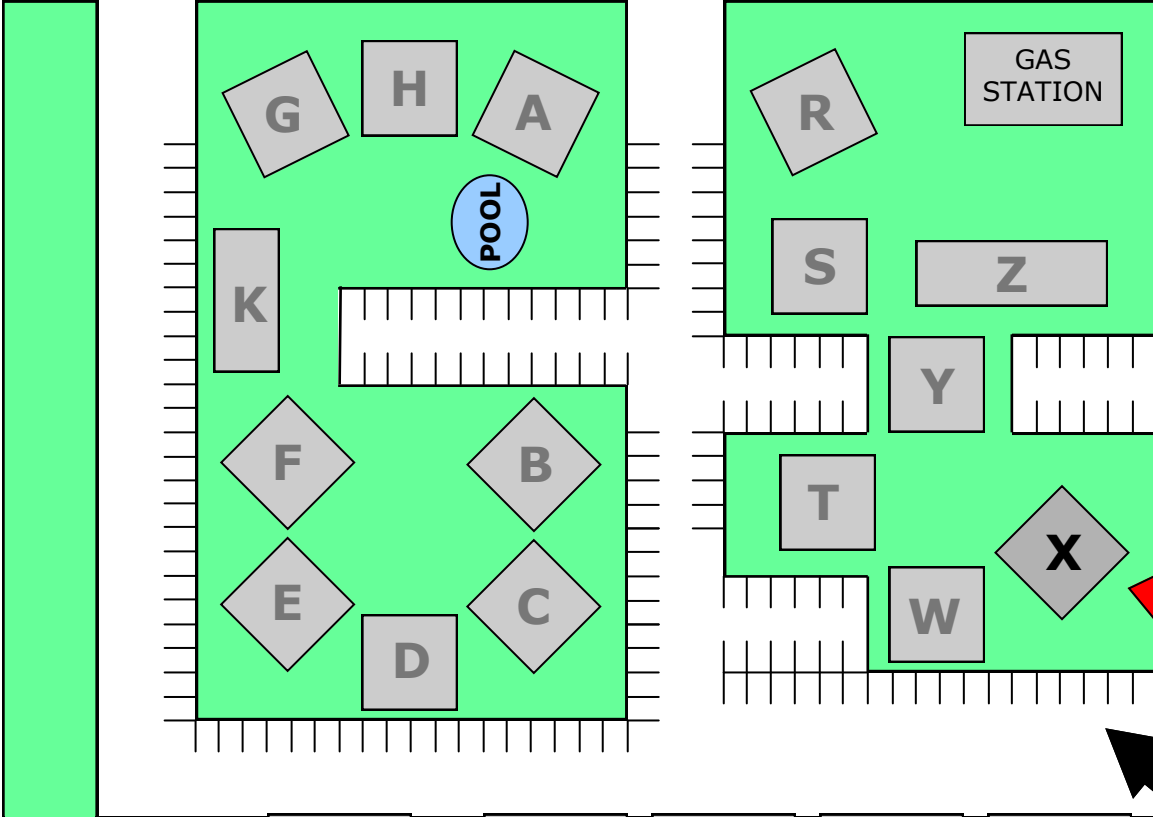

DUNCAN ROAD

KENWOOD ROAD

COUNTRY FAIR DRIVE

MATTIS AVENUE

JOHN STREET

CENTENNIAL  
HIGH SCHOOL

CRESCENT DRIVE

SPRINGFIELD AVENUE

KENWOOD ROAD

MY THAI RESTAURANT

MARATHON/  
CIRCLE K  
GAS STATION

**X MARKS THE SPOT!**  
Ryan Neaveill, Music Instructor  
Stonegate Village Apartments  
2403 W. Springfield Ave.  
Building X, Apartment 4  
Phone: 217-778-3134