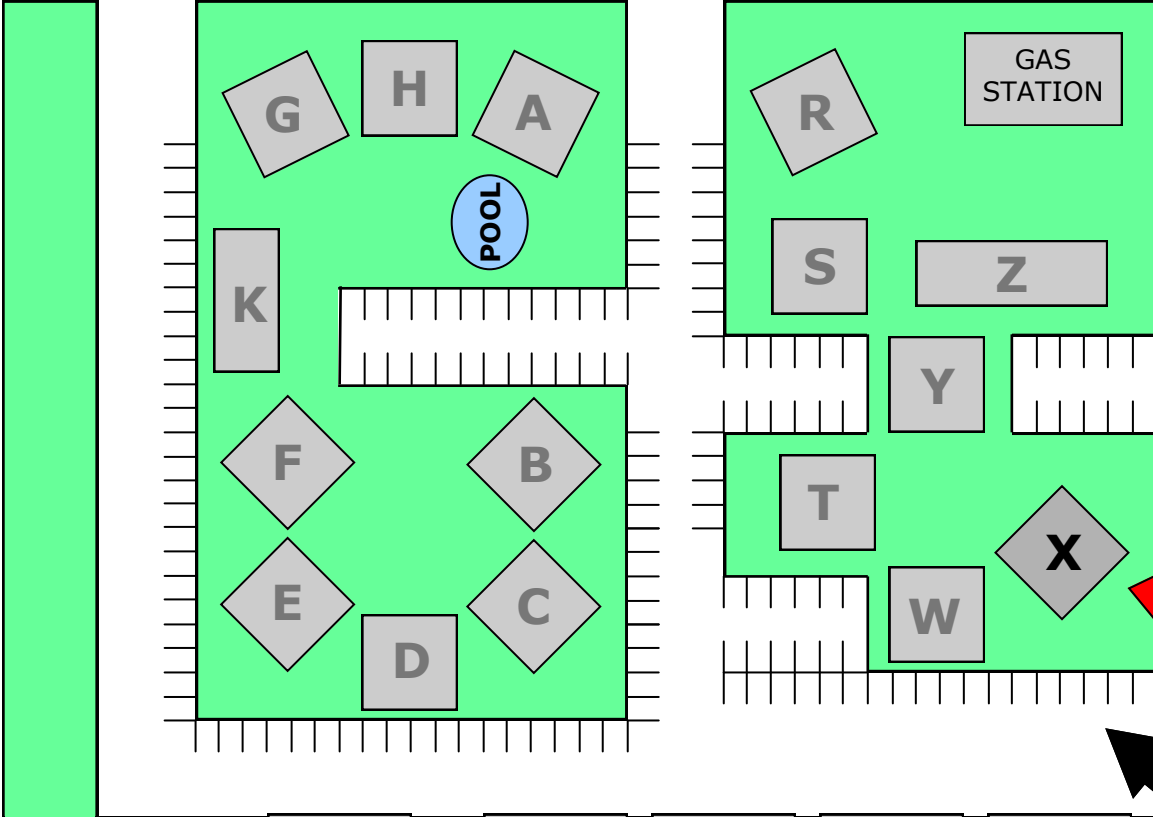

MATTIS AVENUE

**SEE NEXT PAGE  
FOR MORE DETAIL**

JOHN STREET

CENTENNIAL  
HIGH SCHOOL

CRESCENT DRIVE

SPRINGFIELD AVENUE

KENWOOD ROAD

MY THAI RESTAURANT

MARATHON/  
CIRCLE K  
GAS STATION

**X MARKS THE SPOT!**  
Ryan Neaveill, Music Instructor  
Stonegate Village Apartments  
2403 W. Springfield Ave.  
Building X, Apartment 4  
Phone: 217-778-3134

Park here!